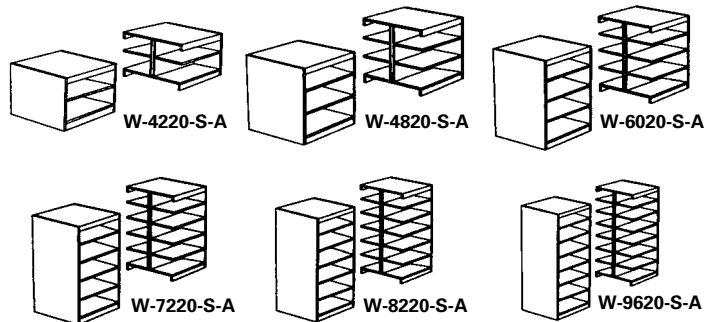

Shown with optional Slatwall end panels

Shown with optional valence strip (below the Canopy Tops)

For optional Mobile Base - Please contact our Projects Dept.