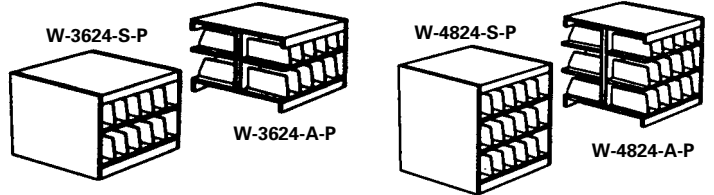

For optional Mobile Base - Please contact our Projects Dept.

10 YEAR WARRANTY

John G. Althouse Middle School
Shown with optional counter top

PALMIERI

Picture Book Shelving – Single-Faced

Cat. #	Dimensions	# of Shelves	Wt. Lbs.	Oak/Maple
36" High				
W-3612-S-P	37-3/8"W x 12"D	2	53	\$835.00
W-3612-A-P	36-5/16"W x 12"D	2	50	599.00
48" High				
W-4812-S-P	37-3/8"W x 12"D	3	87	\$928.00
W-4812-A-P	36-5/16"W x 12"D	3	75	670.00

Picture Book Shelving – Double-Faced

Cat. #	Dimensions	# of Shelves	Wt. Lbs.	Oak/Maple
36" High				
W-3624-S-P	37-3/8"W x 24"D	4	115	\$1429.00
W-3624-A-P	36-5/16"W x 24"D	4	94	1165.00
36" High – Mobile				
W-3624-SM-P	37-3/8"W x 24"D	4	145	\$1769.00
W-3624-AM-P	36-5/16"W x 24"D	4	124	1505.00
48" High				
W-4824-S-P	37-3/8"W x 24"D	6	162	\$1700.00
W-4824-A-P	36-5/16"W x 24"D	6	133	1308.00
48" High – Mobile				
W-4824-SM-P	37-3/8"W x 24"D	6	192	\$2093.00
W-4824-AM-P	36-5/16"W x 24"D	6	163	1648.00