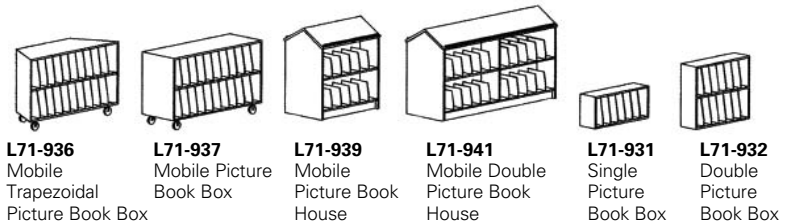

Picture Book Shelving – Double-Faced

Cat. #	Dimensions	# of Shelves	Wt. Lbs.	Oak/Maple
36" High				
W-3624-S-P	37-3/8"W x 24"D	4	115	\$1429.00
W-3624-A-P	36-5/16"W x 24"D	4	94	1165.00
36" High – Mobile				
W-3624-SM-P	37-3/8"W x 24"D	4	145	\$1769.00
W-3624-AM-P	36-5/16"W x 24"D	4	124	1505.00
48" High				
W-4824-S-P	37-3/8"W x 24"D	6	162	\$1700.00
W-4824-A-P	36-5/16"W x 24"D	6	133	1308.00
48" High – Mobile				
W-4824-SM-P	37-3/8"W x 24"D	6	192	\$2093.00
W-4824-AM-P	36-5/16"W x 24"D	6	163	1648.00

10 YEAR WARRANTY

Barrie Public Library

Shown with optional valence strip (below the Canopy Tops)

PALMIERI Picture Book Cabinets

Attractive, functional, and fun! Picture Book Houses are available with or without casters. The Picture Book Boxes can also be mounted on steel base Cat. #L71-935 for a stand-alone unit.

These divided Picture Book Shelves are great for children's libraries. Smaller compartments help divide the collection into sections that kids can easily identify. Assembly required for Picture Book Houses.