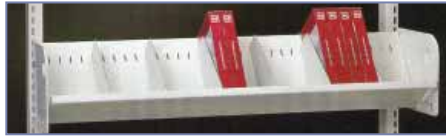

Aetnastak® Metal Shelving-Canopy Tops and End Panels/Accessories

SHELVING

Media Shelf-Single-Tier

Cat. #	Shelf Depth	Wt. Lbs.	Price
FS3608MSA	9"D (adj.)	12	$71.00
FS3609MSA	10"D (adj.)	13	79.00
F3608MSBA	9"D (base)	16	106.00
F3609MSBA	10"D (base)	18	108.00
FMS67	Divider	0.6	8.80