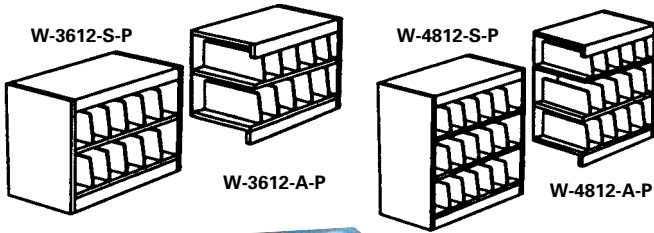

Double-Faced

Cat. #	Dimensions	Wt. Lbs.	Oak/Maple
36" High, 4 Shelves			
M-3620-S	37-3/8"W x 20"D	89	\$1210.00
M-3620-A	36-5/16"W x 20"D	74	821.00
M-3624-S*	37-3/8"W x 24"D	107	1228.00
M-3624-A*	36-5/16"W x 24"D	90	832.00
42" High, 6 Shelves			
M-4220-S	37-3/8"W x 20"D	94	\$1312.00
M-4220-A	36-5/16"W x 20"D	78	924.00
M-4224-S*	37-3/8"W x 24"D	115	1335.00
M-4224-A*	36-5/16"W x 24"D	113	935.00
48" High, 6 Shelves			
M-4820-S	37-3/8"W x 20"D	132	\$1381.00
M-4820-A	36-5/16"W x 20"D	109	969.00
M-4824-S*	37-3/8"W x 24"D	155	1400.00
M-4824-A*	36-5/16"W x 24"D	127	980.00
60" High, 8 Shelves			
M-6020-S	37-3/8"W x 20"D	176	\$1398.00
M-6020-A	36-5/16"W x 20"D	145	992.00
M-6024-S*	37-3/8"W x 24"D	200	1415.00
M-6024-A*	36-5/16"W x 24"D	164	1013.00
72" High, 10 Shelves			
M-7220-S	37-3/8"W x 20"D	200	\$1496.00
M-7220-A	36-5/16"W x 20"D	164	1089.00
M-7224-S	37-3/8"W x 24"D	229	1523.00
M-7224-A	36-5/16"W x 24"D	186	1113.00
82" High, 12 Shelves			
M-8220-S	37-3/8"W x 20"D	224	\$1591.00
M-8220-A	36-5/16"W x 20"D	184	1192.00
M-8224-S	37-3/8"W x 24"D	246	1622.00
M-8224-A	36-5/16"W x 24"D	207	1220.00

For optional Mobile Base - Please contact our Projects Dept.

10 YEAR WARRANTY

John G. Althouse Middle School
Shown with optional counter top

PALMIERI

Picture Book Shelving – Single-Faced

Cat. #	Dimensions	# of Shelves	Wt. Lbs.	Oak/Maple
36" High				
W-3612-S-P	37-3/8"W x 12"D	2	53	\$835.00
W-3612-A-P	36-5/16"W x 12"D	2	50	599.00
48" High				
W-4812-S-P	37-3/8"W x 12"D	3	87	\$928.00
W-4812-A-P	36-5/16"W x 12"D	3	75	670.00